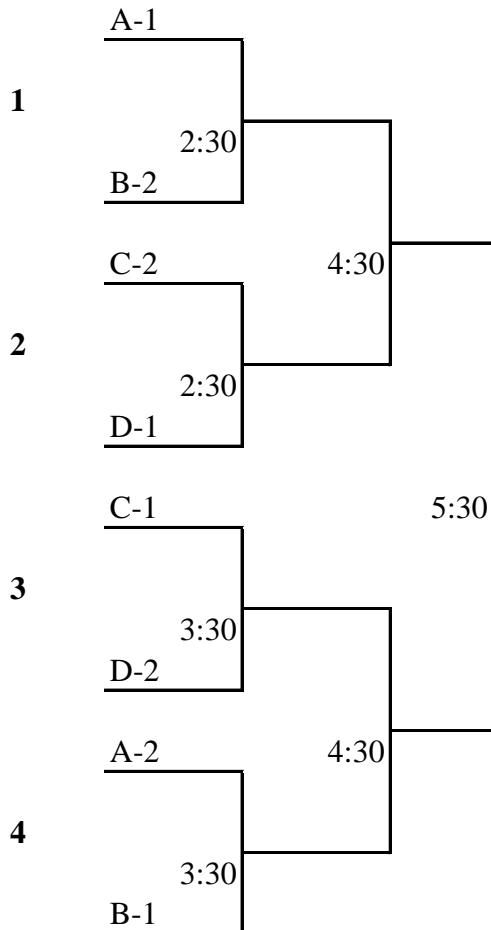

**2017
Westside Invitational
Four Court Format**

	JHS West Gym West Court Pool A	JHS West Gym East Court Pool B	JHS East Gym East Court Pool C	JHS East Gym West Court Pool D
1	Dike NH	CR Jefferson	Centennial	Linn-Mar
2	IC West	Mount Vernon	Hempstead	Grundy Center
3	Marion	Dowling	Tripoli	West Liberty
4	CR Kennedy	CR Washington	West Delaware	DM Roosevelt

Pool Play Schedule

		working		working	
8:30	2 vs 3	1	11:20	3 vs 1	4
9:30	1 vs 4	2	12:10	4 vs 3	1
10:20	2 vs 4	3	1:00	1 vs 2	3

Gold Playoffs

Silver Playoffs